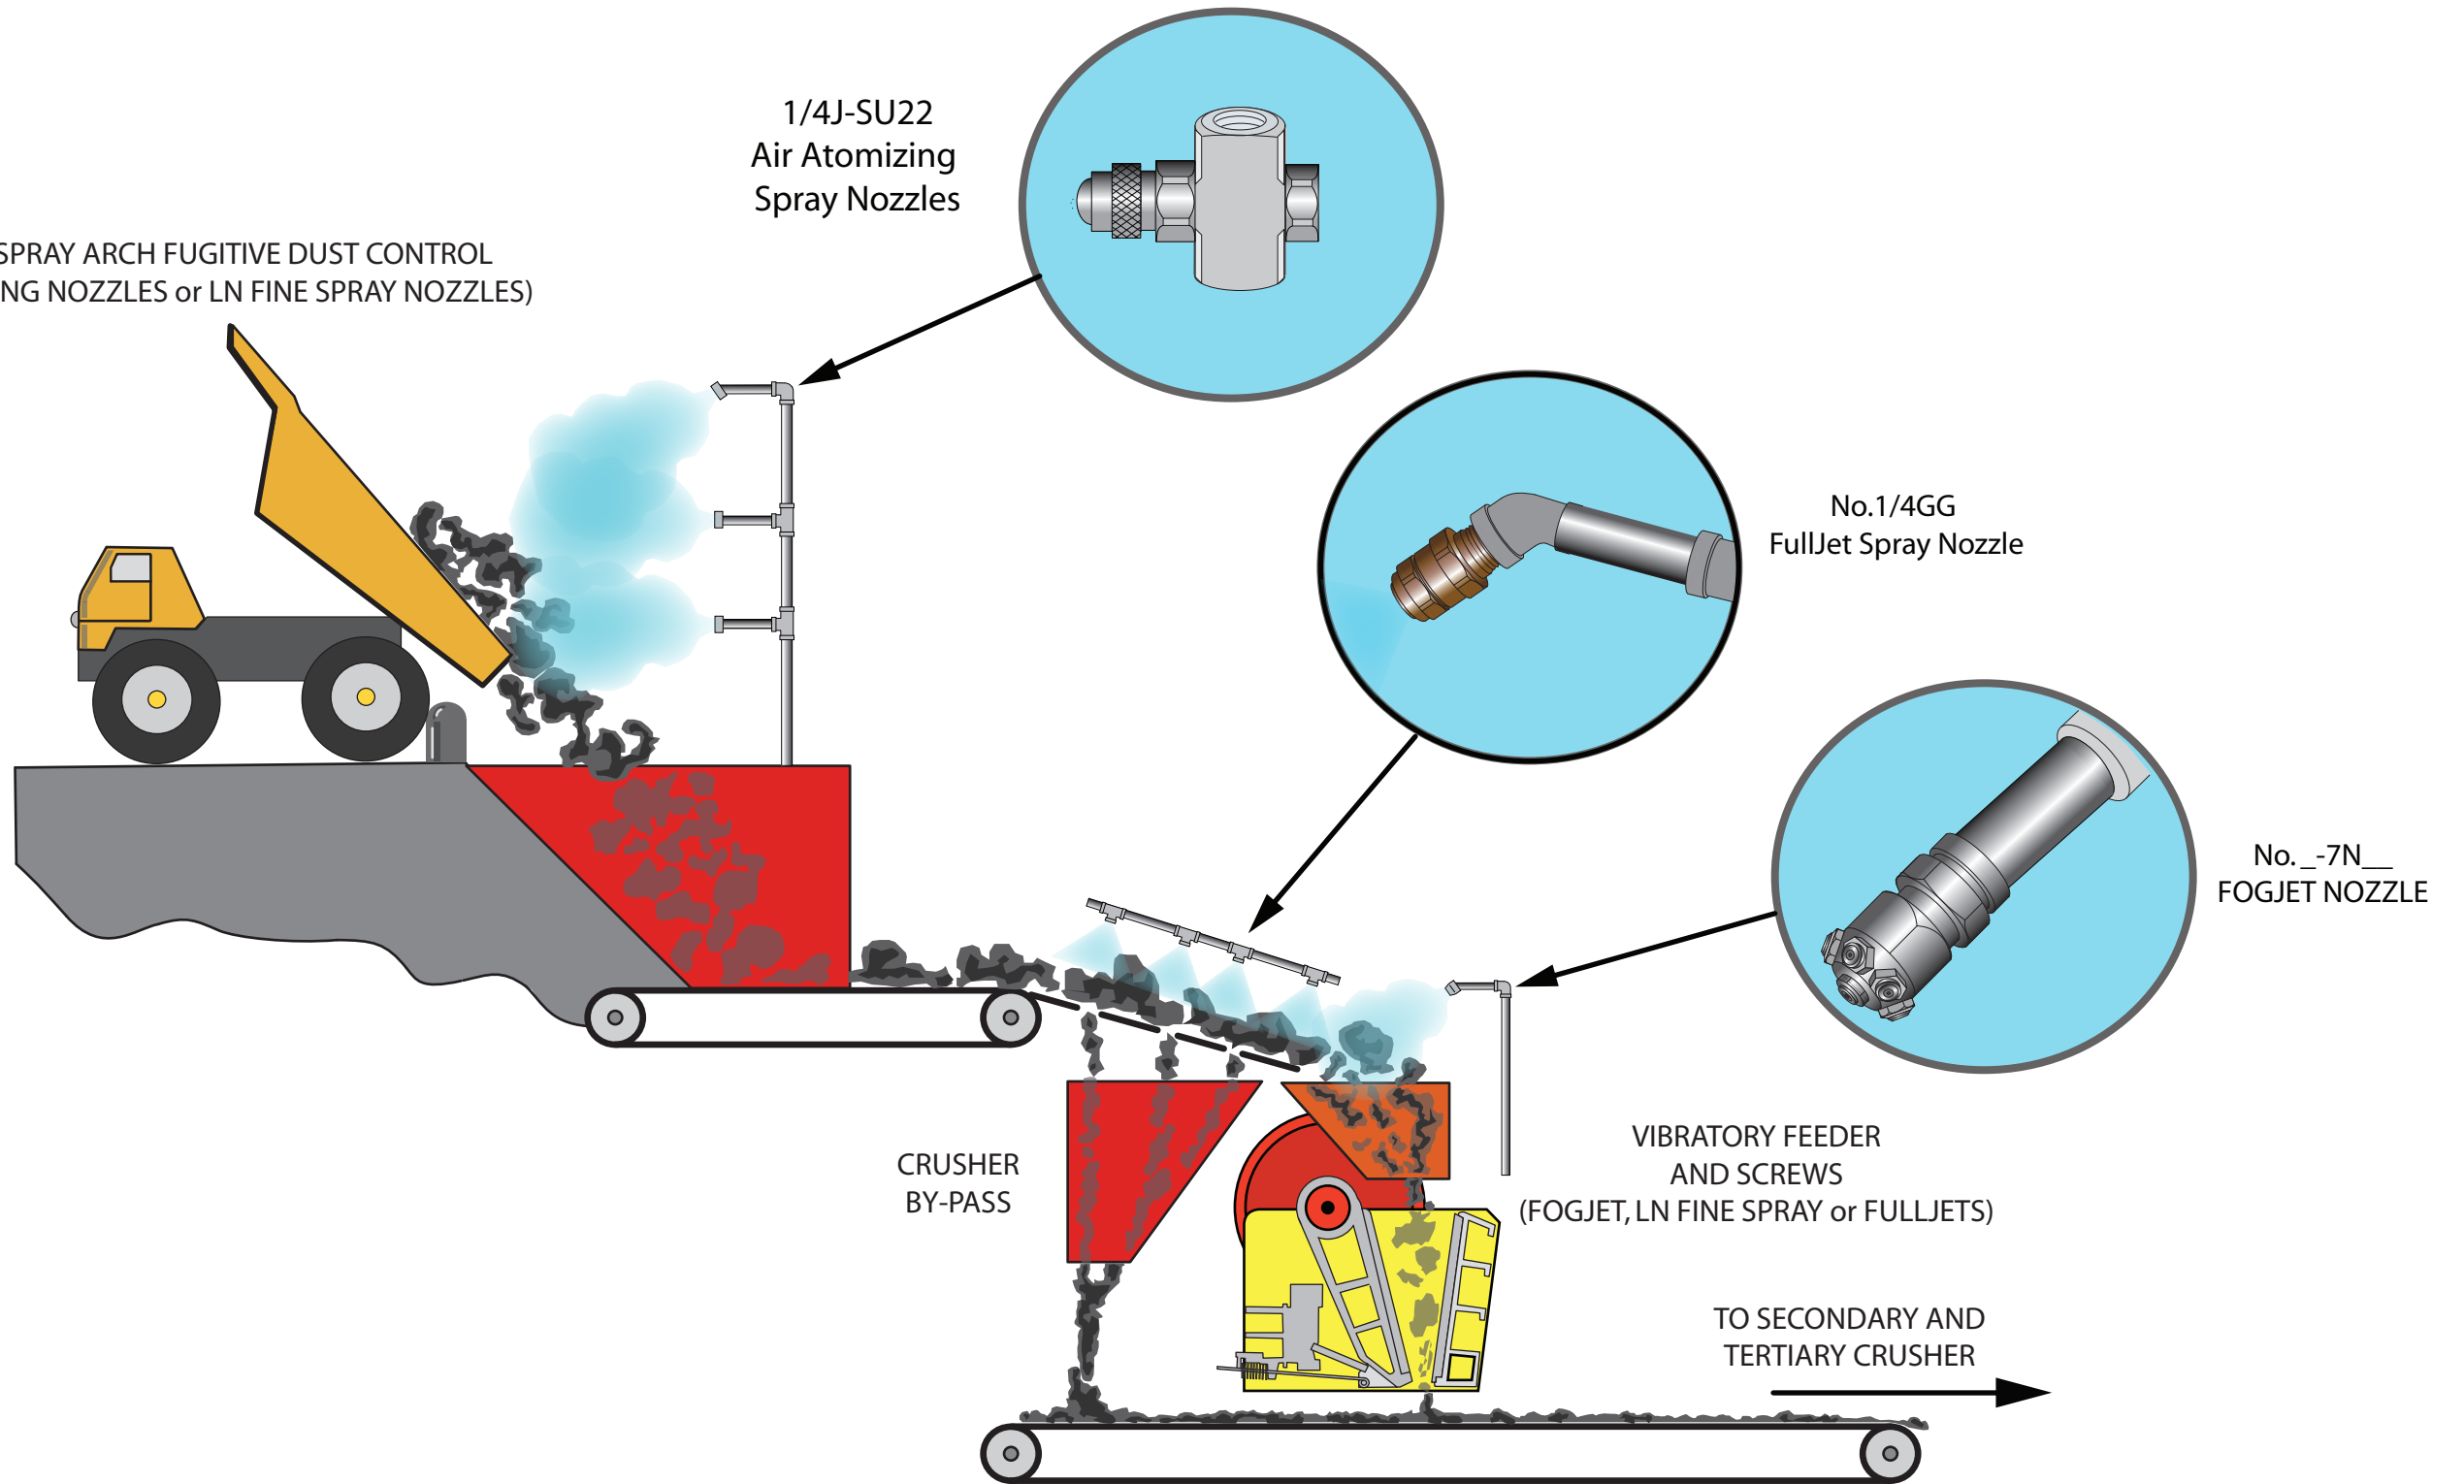

TRUCK DUMP SPRAY ARCH FUGITIVE DUST CONTROL
(1/4J AIR ATOMIZING NOZZLES or LN FINE SPRAY NOZZLES)

DESCRIPTION:

Fugitive Dust Control
Truck Dump and Primary
Crusher

 Spraying Systems Co.[®] Spray Nozzles and Accessories P.O. Box 7900 - Wheaton, IL. 60189-7900		Application Drawing No.	
		72446	
Rev. No.			
Ref.			