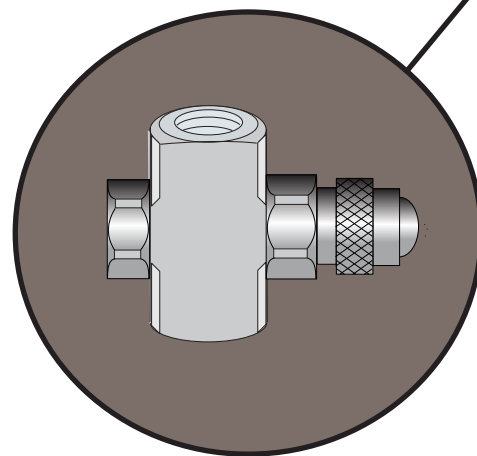

Refer to Data Sheet No. 71445-2 for details on Drum Shearer Assembly.

Note: When requesting a quotation for Shearer Drum nozzles, a drawing or new assembly must be submitted.

1/4J-SU22
Air Atomizing Spray Nozzles

DESCRIPTION: Long Wall Shearer Material Wetting and air borne dust capture	 Spraying Systems Co. [®] Spray Nozzles and Accessories P.O. Box 7900 - Wheaton, IL. 60189-7900	Application Drawing No.
		72445
Rev. No.		
Ref.		